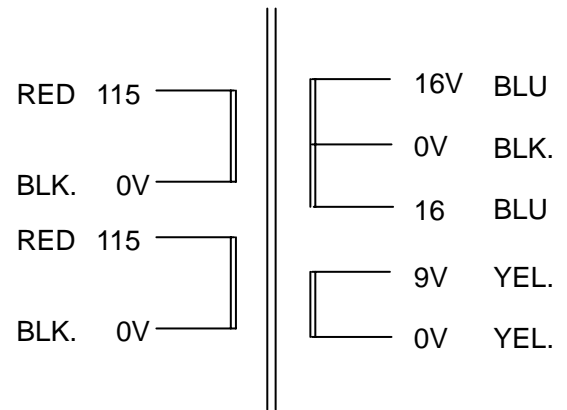

A1461543

- ENCLOSED IN IRON CAN
THICKNESS 2mm
- SEALED WITH EPOXY
- INDIVIDUAL PACKING

POWER: 41VA
 PRI: 0-115V / 50Hz
 0-115V / 50Hz
 SEC: 16V-0-16V
 9V

- OD=87mm, H=53mm
- LW=300mm
- PACKING SIZE
 INNER CASE: 100×100×70mm
 OUTER CASE: 230×230×100mm