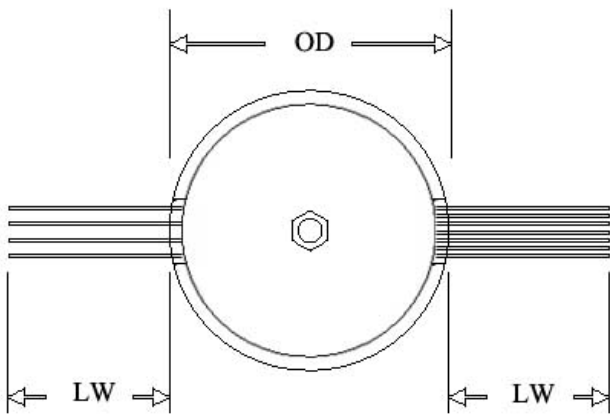

A1461543

- ENCLOSED IN IRON CAN
THICKNESS 2mm
- SEALED WITH EPOXY
- INDIVIDUAL PACKING

POWER: 41VA
 PRI: 0-115V / 50Hz
 0-115V / 50Hz
 SEC: 16V-0-16V
 9V

- OD=87mm, H=53mm
- LW=300mm
- PACKING SIZE
 INNER CASE: 100×100×70mm
 OUTER CASE: 230×230×100mm